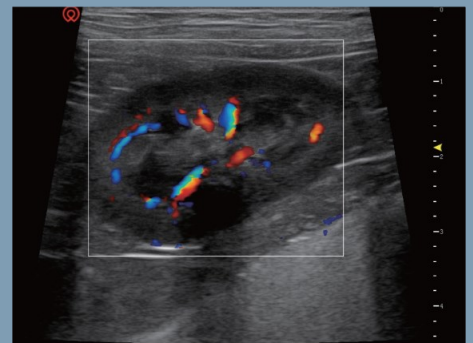

The ergonomic button probe can adjust gain, depth, and freeze/unfreeze the image and make diagnosis easier.

DEDICATED TRANSDUCERS

Convex C5-2

Medium to large animals
Abdomen, reproductive system

Linear L15-4NB

MSK of medium to large animals
Small animals whole body

Micro-Convex C8-3

Small animals
Abdomen and heart

Phased P7-3

Small to medium
animals heart

Linear L9-4V

Intracavity, reproductive
system

Bladder wall

Kidney Blood Flow

Dog Cardiac