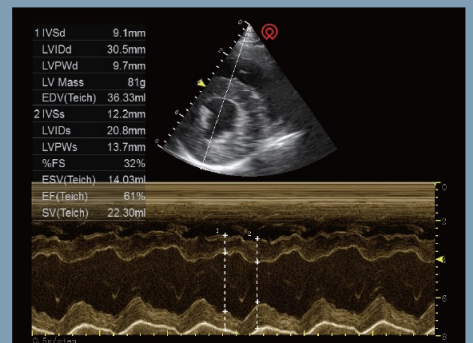

The ergonomic button probe can adjust gain, depth, and freeze/unfreeze the image and make diagnosis easier.

DEDICATED TRANSDUCERS

Convex C5-2

Medium to large animals
Abdomen, reproductive system

Linear L15-4NB

MSK of medium to large animals
Small animals whole body

Micro-Convex C8-3

Small animals
Abdomen and heart

Phased P7-3

Small to medium
animals heart

Linear L9-4V

Intracavity, reproductive
system

Bladder wall

Kidney Blood Flow

Dog Cardiac