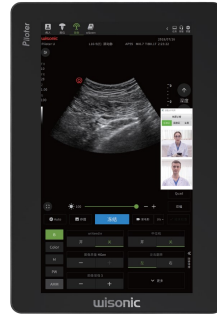

SMART TABLET COLOR DOPPLER ULTRASOUND SYSTEM

Pet hospitals and clinics

General application
Sterilization

Horse riding club

Physical examination
Breeding and monitoring equine pregnancy

Livestock

Bovine, equine, ovine pregnancy
Musculoskeletal
Meat and fat quality rating

Aquaculture

Gender screening
Breeding selection

Safari & ZOO

Regular physical examination
Reproduction

Dedicated VET software and set-ups

EXCELLENT IMAGE QUALITY

Table Stand

QR Code

Helps to share and communicate cases easily

wiCloud

Remote diagnosis and remote control assisting for more confidence and efficiency

BROAD-RANGE OF TRANSDUCERS

Piloter is capable of performing versatile applications from small to large animals with excellent image quality.

The ergonomic button probe can adjust gain, depth, and freeze/unfreeze the image and make diagnosis easier.

DEDICATED TRANSDUCERS

Convex C5-2

Medium to large animals
Abdomen, reproductive system

Linear L15-4NB